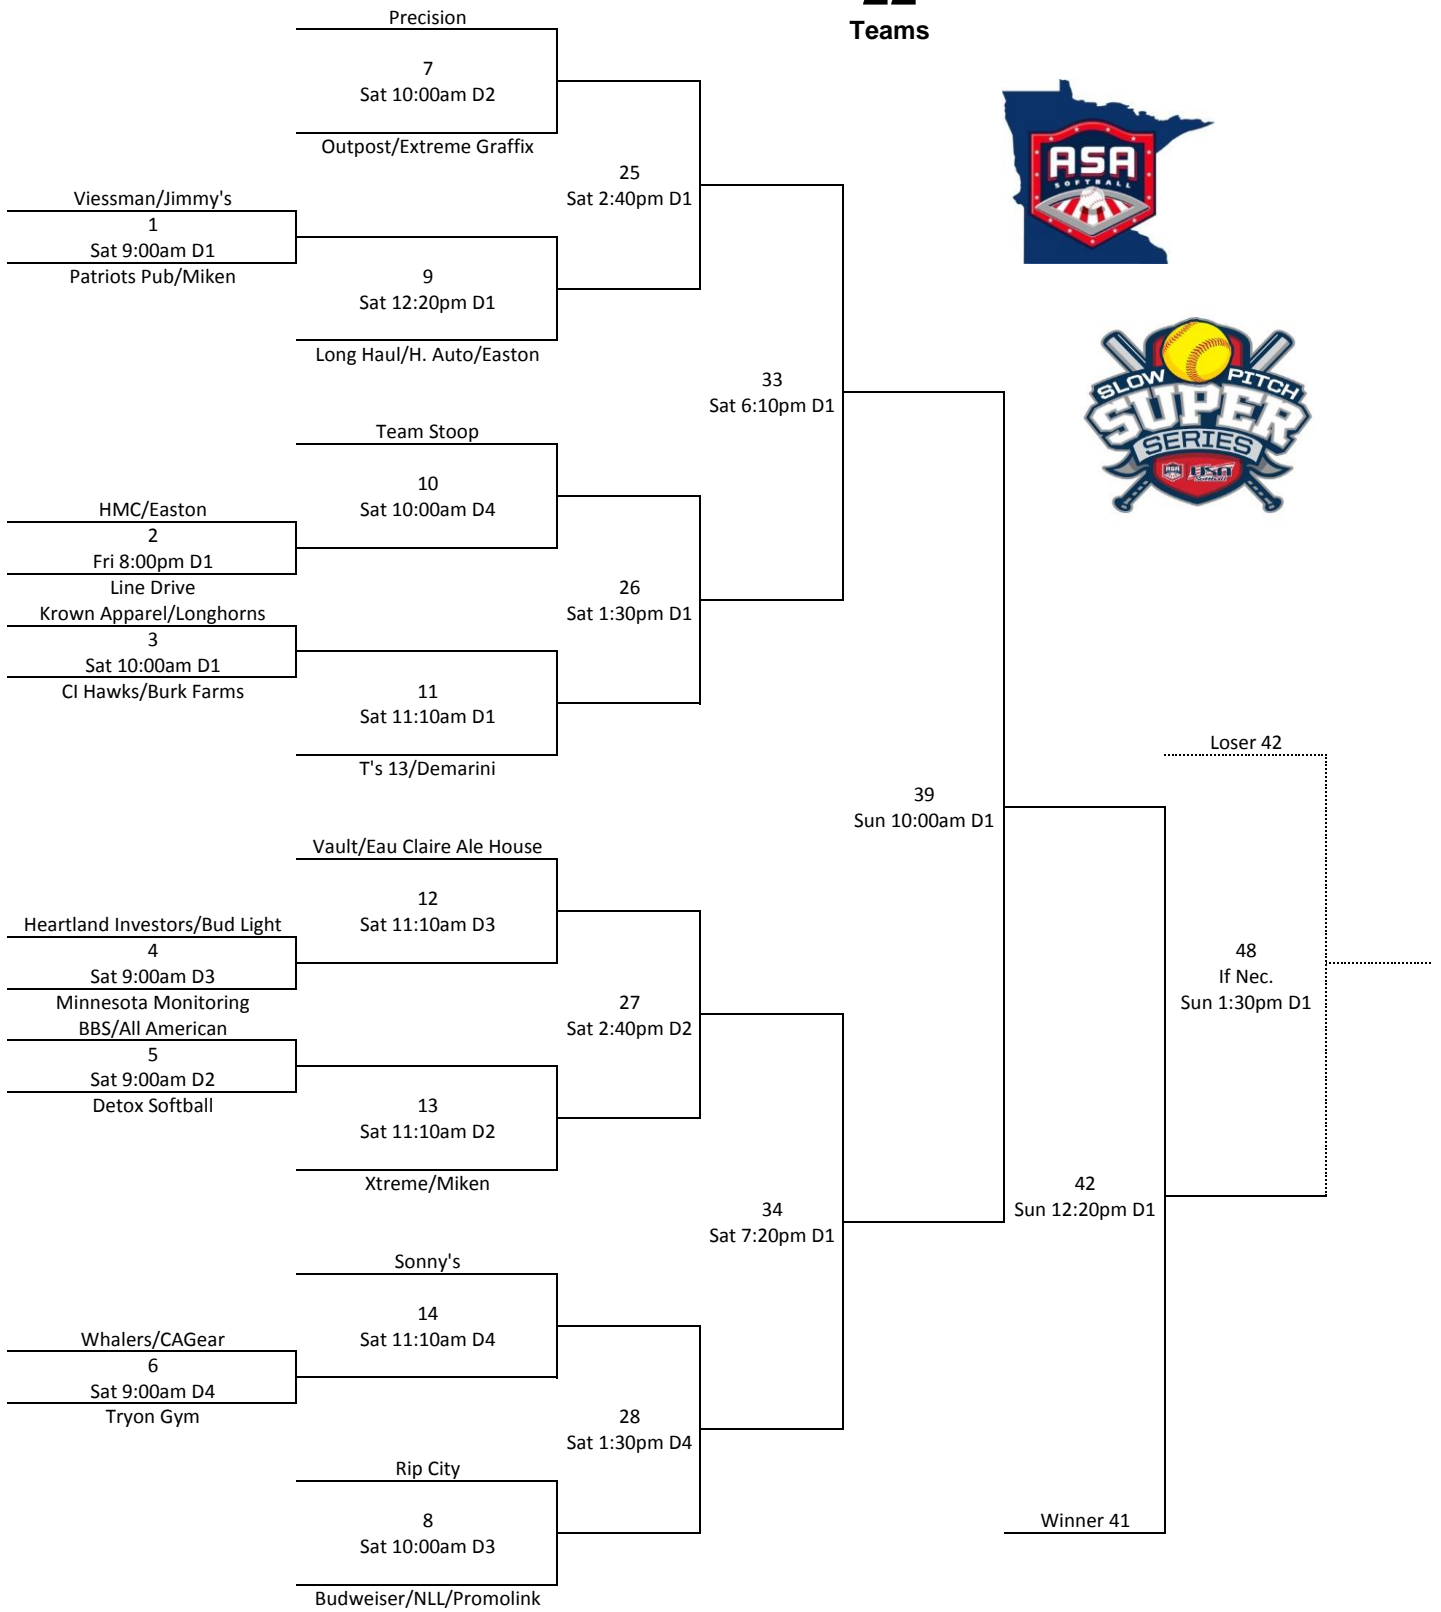

# 35th Annual Corky's Early Bird - Super Division

## Winner's Bracket

**22**  
Teams

**Loser's Bracket**

**22  
Teams**

Consolation Bracket