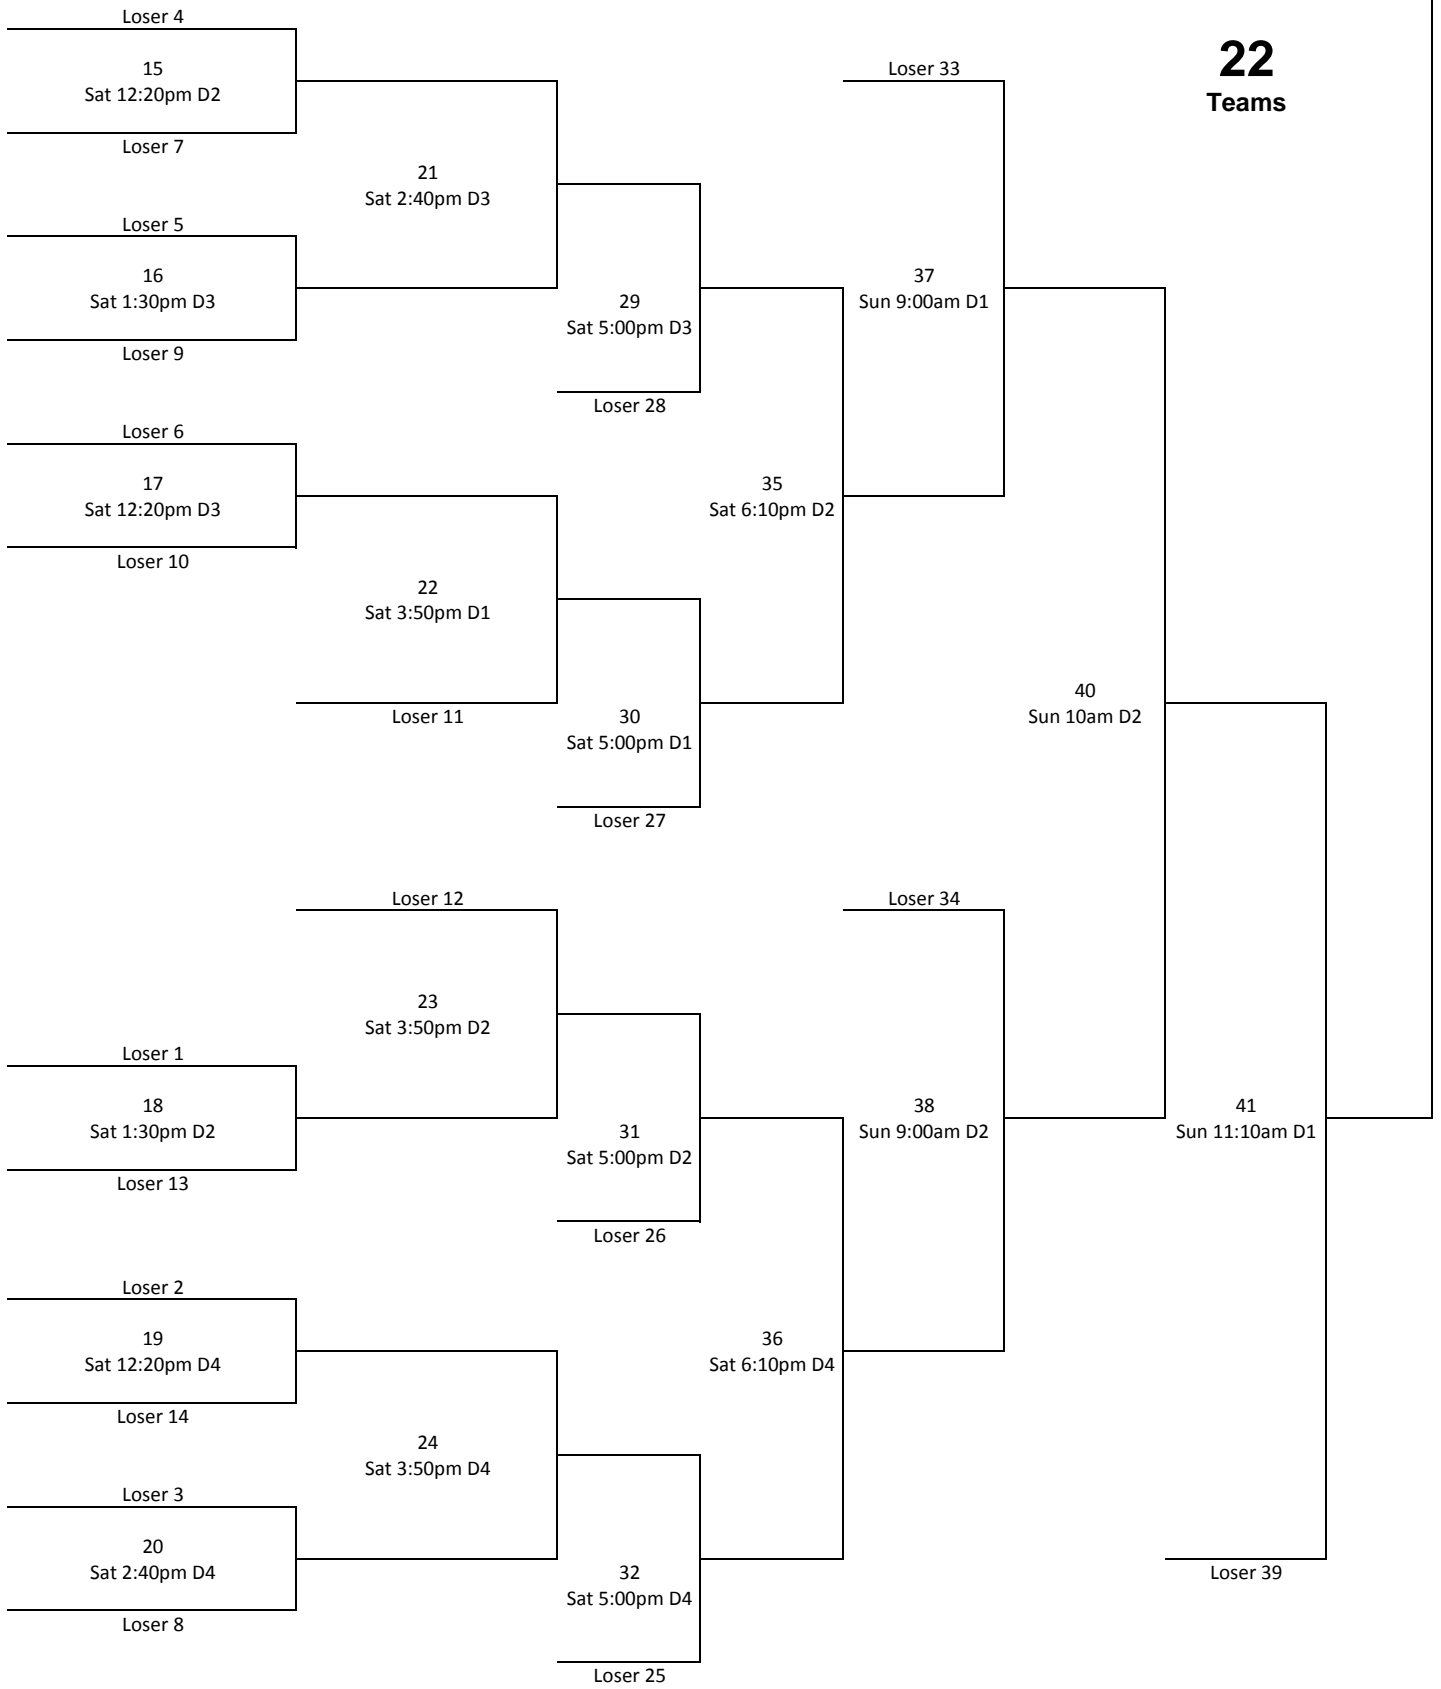

# 35th Annual Corky's Early Bird - Super Division

## Winner's Bracket

**22**  
Teams

**Loser's Bracket**

**22  
Teams**

Consolation Bracket